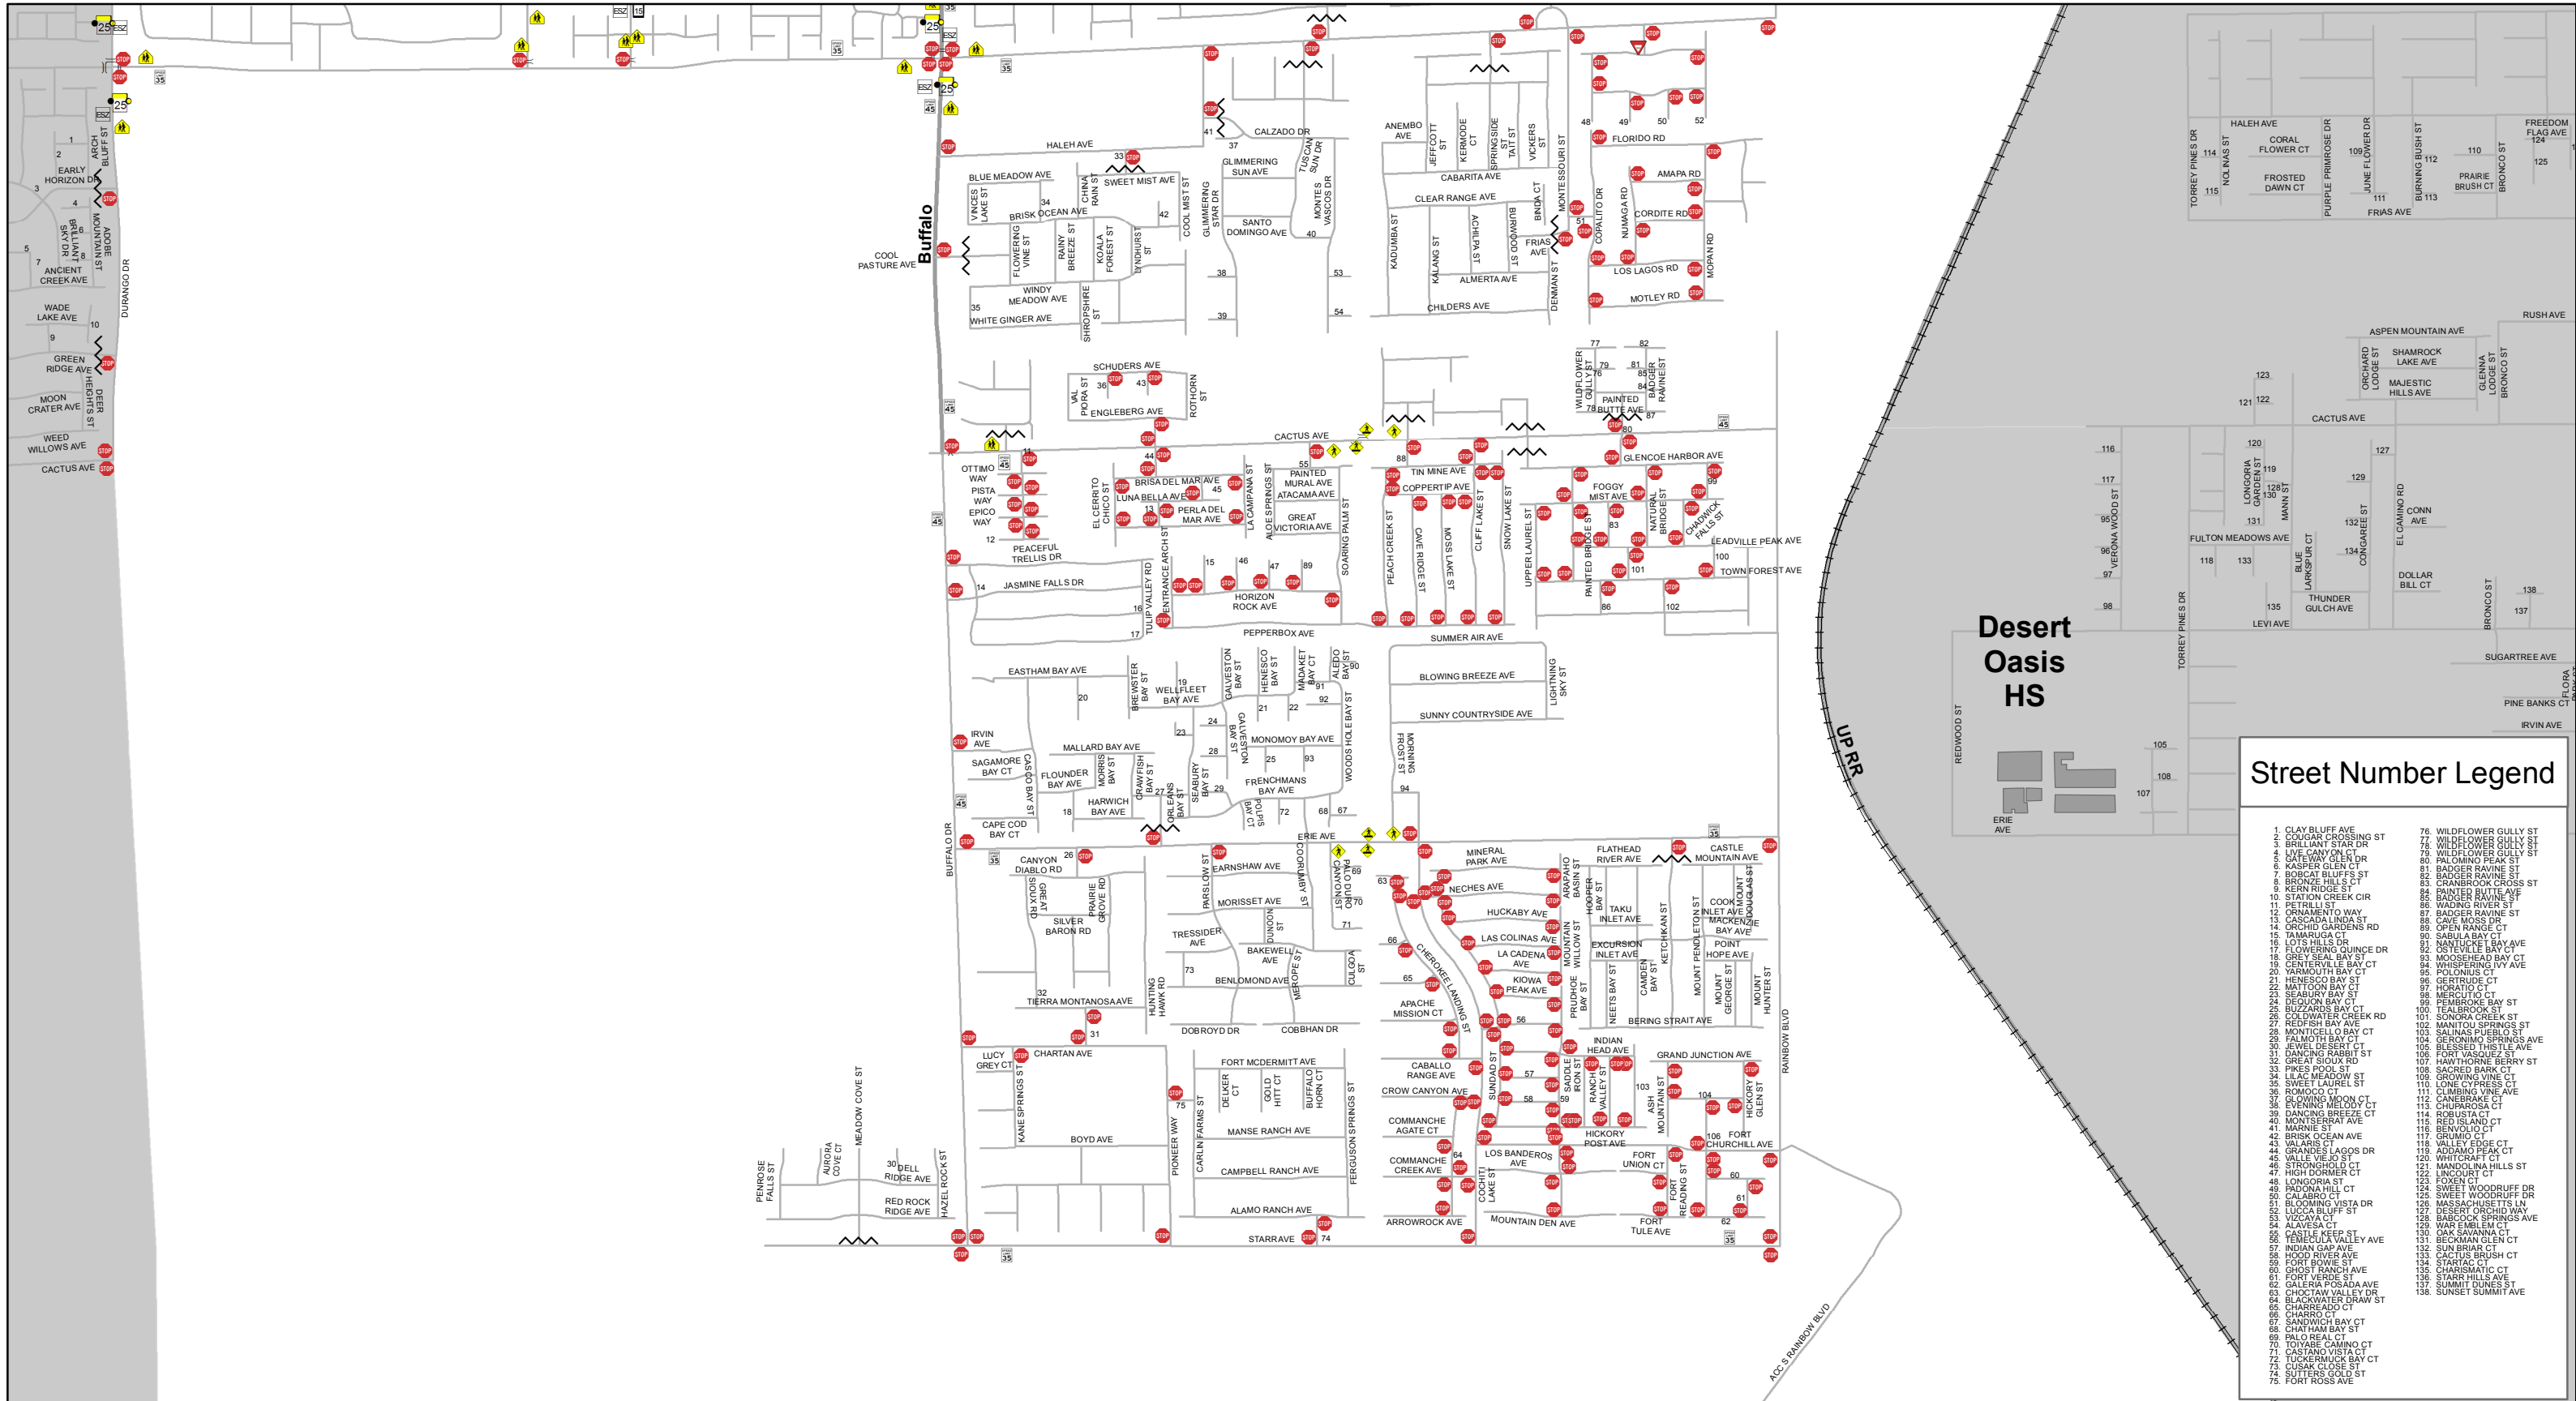

DISCLAIMER:

This map is provided to assist parents/guardians and students in the selection of a walking/bicycling route to and from school. The location of traffic control devices and roadway conditions will change, so parents/guardians must continually review the route with their child/children. This information is provided for information purposes only. Nothing herein is warranted by Clark County, and no liability is assumed by Clark County or the Clark County School District for the information provided, including but not limited to the accuracy of the data shown herein. Speed limits are 25 mph unless otherwise noted.

For more information see <http://www.clarkcountynv.gov/depts/public_works/Pages/default.aspx>

Carolyn Reedom Elementary School South Half - Map 2 of 2

Bell Times
9:15 AM - 3:26 PM
12 Month School

Legend

- Clark County
- Boulder City
- City of Henderson
- City of Las Vegas
- City of Mesquite
- City of North Las Vegas

2014-2015

Street Number Legend

1. CLAY BLUFF AVE	76. WILDFLOWER GULLY ST
2. COUGAR CROSSING ST	77. WILDFLOWER GULLY ST
3. BRILLIANT STAR DR	78. WILDFLOWER GULLY ST
4. LIVE CANYON CT	79. WILDFLOWER GULLY ST
5. PALMINO PEAK ST	80. WILDFLOWER GULLY ST
6. KASPER GLEN CT	81. BADGER RAVINE ST
7. BOB CAT BLUFF ST	82. BADGER RAVINE ST
8. BRONZE HILLS ST	83. CRANBROOK CROSS ST
9. KEAN RIDGE ST	84. CRANBROOK CROSS ST
10. STATION CREEK CIR	85. PAINTED BUTTE AVE
11. PETRILLI ST	86. WADING RIVER ST
12. ORNAMENTO WAY	87. BADGER RAVINE ST
13. CASCADA LINDA ST	88. CAVE MOSS DR
14. ORCHID GARDENS RD	89. OPEN RANGE CT
15. TAMARUGA CT	90. SABULA BAY CT
16. LOTS HILLS DR	91. OSNLUCKET BAY AVE
17. FLOWERING QUINCE DR	92. OSNLUCKET BAY AVE
18. GREY SEAL BAY ST	93. MOOSEHEAD BAY CT
19. CENTERVILLE BAY CT	94. WHISPERING IVY AVE
20. YARMOUTH BAY CT	95. POLONIUS CT
21. HENESCO BAY ST	96. FORT VASQUEZ ST
22. MATTOON BAY CT	97. HORATIO CT
23. SEABURY BAY ST	98. MERCUTIO CT
24. DEQUON BAY CT	99. PEMBRROKE BAY ST
25. BUZZARDS BAY CT	100. TEAL BROOK ST
26. COLDWATER CREEK RD	101. SONORA CREEK ST
27. REDFISH BAY AVE	102. MANITOU SPRINGS ST
28. MONTICELLO BAY CT	103. SALINAS FUERB ST
29. FALMOUTH BAY CT	104. GERONIMO SPRINGS AVE
30. FENEL DESERT ST	105. SWEET THISTLE AVE
31. DANCING RABBIT ST	106. FORT VASQUEZ ST
32. GREAT SIOUX RD	107. HAWTHORNE BERRY ST
33. PIKES POOL ST	108. SACRED BARK CT
34. LILAC HEADROW ST	109. GROWING VINE CT
35. ROMANCO CT	110. LONE CYPRESS ST
36. BLOWING MOON CT	111. GLENVIEW CT
37. GREENING MELDOW CT	112. CANEBRAKE CT
38. DANCING BREEZE CT	113. CHURROSA CT
39. MONTERRAT AVE	114. ROBERTA CT
40. MARINE ST	115. RED ISLAND CT
41. BRISK OCEAN AVE	116. BENVOLIO CT
42. VALARIS ST	117. GRUMIO CT
43. INDIAN GAP AVE	118. WILLEY EDGE CT
44. GRANDS LAGOS DR	119. ADDAMIO PEAK CT
45. WHITE VILLO ST	120. WHITCRAFT CT
46. STRONGHOLD CT	121. MANDOLINA HILLS ST
47. HIGH DORMER CT	122. FOXEN CT
48. LONGORIA ST	123. SWEET WOODRUFF DR
49. PADONA HILL CT	124. SWEET WOODRUFF DR
50. CALABRO CT	125. SWEET WOODRUFF DR
51. BLOOMING VISTA DR	126. MASSACHUSETTS LN
52. LUCCA BLUFF ST	127. DESERT ORCHID WAY
53. VIZZAYA CT	128. BARCOCK SPRINGS AVE
54. ALAYESA CT	129. WAP EMBLEM DR
55. PASTLE KEEPER ST	130. OAK SAVANNA CT
56. FELICIA VALLEY AVE	131. BECKMAN GLEN CT
57. INDIAN GAP AVE	132. SUN BRIAR CT
58. MOOD RIVER AVE	133. CACTUS BRUSH CT
59. FORT BOWIE ST	134. STARTAC CT
60. GHOST RANCH AVE	135. CHARISMATIC CT
61. FORT BERDE ST	136. STARR HILLS AVE
62. GALERIA POSADA AVE	137. SUMMIT DUNES ST
63. CHOCTAW VALLEY DR	138. SUNSET SUMMIT AVE
64. BLACKWATER DRAW ST	
65. CHARRADO CT	
66. CHARRO CT	
67. SANDWICH BAY CT	
68. CHATHAM BAY ST	
69. PALO REAL CT	
70. TOYABE CAMINO CT	
71. CASTANO VISTA CT	
72. LUCKE RIMICK BAY CT	
73. CUSAK CLOSE ST	
74. SUTTERS SOLD ST	
75. FORT ROSS AVE